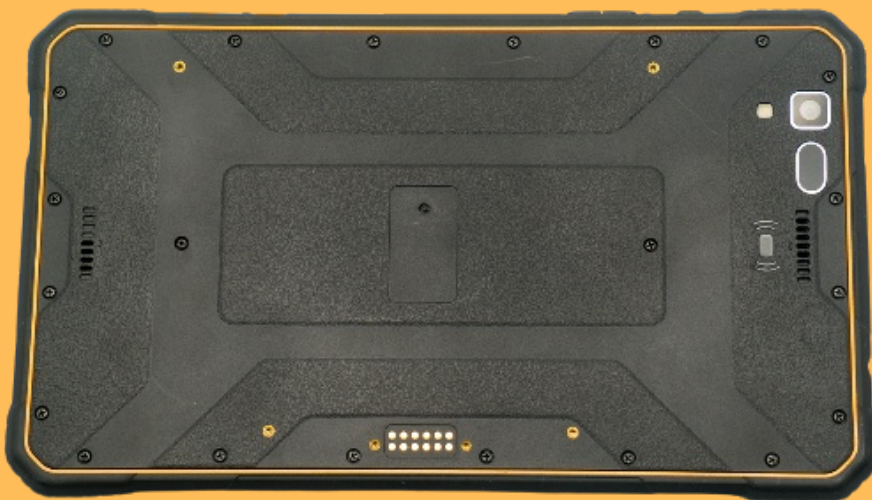

GEOFIX

G8

Android Rugged Tablet PC

adopts Qualcomm Qualcomm SD630 Octa core 1.8GHz CPU and Android8.0 operation system;3GRAM,32GROM or 4G RAM,64G ROM,4G LTE.

Product Specification

Description	Specification
CPU	Qualcomm SD630,CPU 1.8GHz/A53 Qcta core
OS	Android 8.1 OS
LCD	8" 10 point touch screen (1920x1200 IPS)
RAM	3G or 4G
Flash	32GB or 64G
Wi-Fi	Support IEEE 802.11a/b/g/n/ac (2.4G and 5G band wifi)
Camera	Front 5.0MP+Back 13.0 MP
BT	BT4.0
Battery	3.8V/6000mAH
Speaker	Built-in8Ω/0.8W speaker x 1
Sensor	G-sensor, Compass,Acceleration sensors and gyroscope,Light and distance sensor
2G/3G/4G LTE	LTE: B1/B3/B5/B7/B8/B20/B26/B34/B38/B39/B40/B41WCDMA B1/B2/B5/B8GSM: B2/B3/B5/B8TD-SDMA: 34/39CDMA 1X/EVDO:BC0
GPS	GPS+BDS+A-GPS+GLONASS
Straps	Hand belt on the back case, convenient to hold
SIM card	SIM card hole: Nano SIM crad
TF card	Micro SD, Maximum 128G
USB	5 pin Micro USB
Headphone	∅ 3.5mm standard heaphone port
Weight	520g
Dimension	229*136*11mm